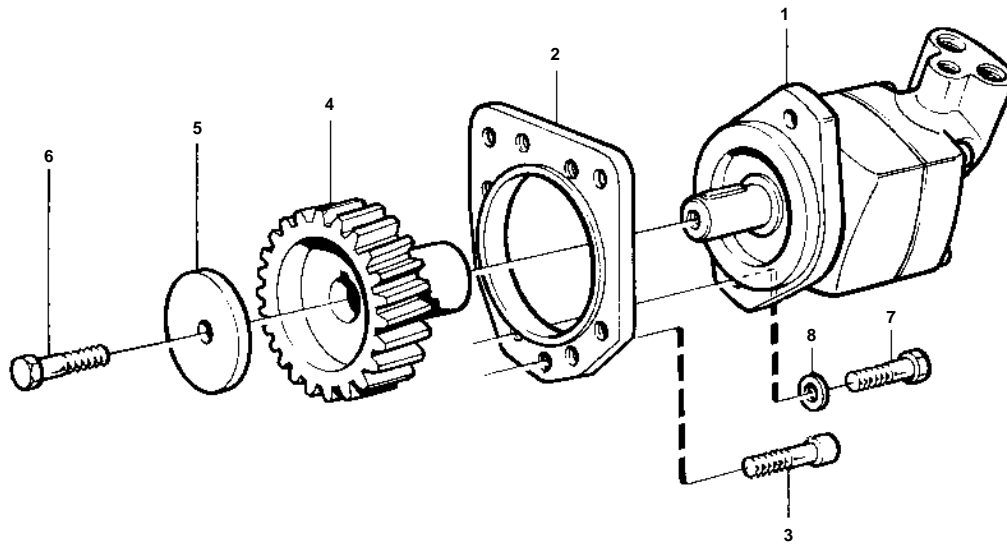

TD121GP-87, TWD1210P, TWD1211P, TAD1230P

15264

TD121GP-87, TWD1210P, TWD1211P, TAD1230P

REF	PART NO.	QTY	DESCRIPTION	NOTES
1		1	Hydraulic pump	VF F11 19-28
2	848190	1	Flange	SAE BB/4H
3	864553	3	Screw	
4	863545	1	Gear, nitrocarburized	
5	864590	1	Washer	
6	946173	1	Flange screw	
7		2	Screw	
8	955898	2	Washer	